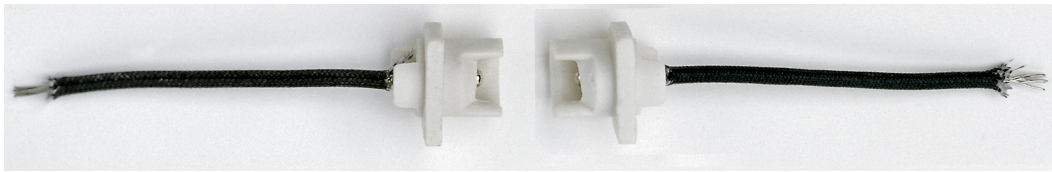

90-474 - Double Ended Halogen Socket Set; R7S Base;
12" SF-1 200C Leads; 1000W; 250V

GENERAL

Company	SATCO
Status	Active
Wire Length	12.0
Finish Family	White
Amps	4.000A
Product Technology	Not Applicable

ELECTRICAL

Volts	250V
Watts	1000W

PHYSICAL

Finish	WHITE
--------	-------

ADDITIONAL INFO

Warranty	1-Year
----------	--------

PACKAGING

UPC	045923904745
Case Cube	1.0312
Case Height	11.0
Case Length	18.0
Case Quantity	1000
Case UPC	10045923904742
Case Weight	36.96
Case Width	9.0
EA Cube	0.0
EA Quantity	1
EA Weight	0.047
Pack Type	Bulk