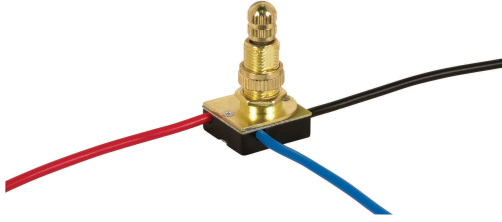

Project / Job Name:

Location:

Fixture Type:

Notes:

90-504 - 3-Way Metal Rotary Switch, Metal Bushing, 2 Circuit, 4 Position(L-1, L-2, L1-2, Off). Rated: 6A-125V, 3A-250V

GENERAL

Company	SATCO
Bushing	3/8 in.
Switch Type Name	3 Way
Status	Active
Strip	3/4 in.
Wire Length	6.0
Finish Family	Brass
Leads	No
Product Technology	Not Applicable

PHYSICAL

Finish	Brass Plated
--------	--------------

ADDITIONAL INFO

Warranty	1-Year
----------	--------

PACKAGING

UPC	045923905049
Case Cube	0.3674
Case Height	5.91
Case Length	12.99
Case Quantity	250
Case UPC	10045923905046
Case Weight	12.0
Case Width	8.27
EA Cube	0.0
EA Quantity	1
EA Weight	0.06
Inner Quantity	50
Pack Type	Bulk